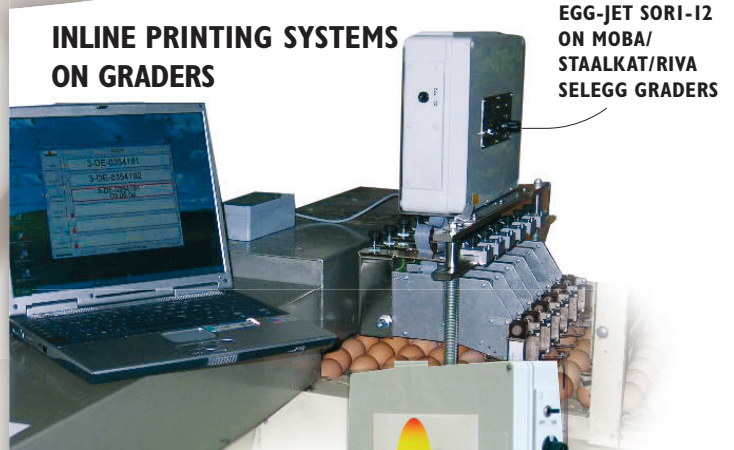

Nuovo printing, for better egg marketing!

**EGG-JET TECHNOLOGY**

**OFFLINE PRINTING SYSTEMS**

**EGG-JET  
BAN5**  
24.000-45.000 EPH

**EGG-JET  
BAN1**  
10.000 EPH

**INLINE PRINTING SYSTEMS  
ON GRADERS**

**EGG-JET SORI-12  
ON MOBA/  
STAALKAT/RIVA  
SELEGG GRADERS**

**EGG-JET SOR2  
ON MOBA68  
GRADER**

**INLINE PRINTING  
SYSTEMS ON  
FARMPACKERS /  
PACKINGLANE GRADERS**  
54.000 EPH

**PRINTHEAD  
PERFECT  
QUALITY**